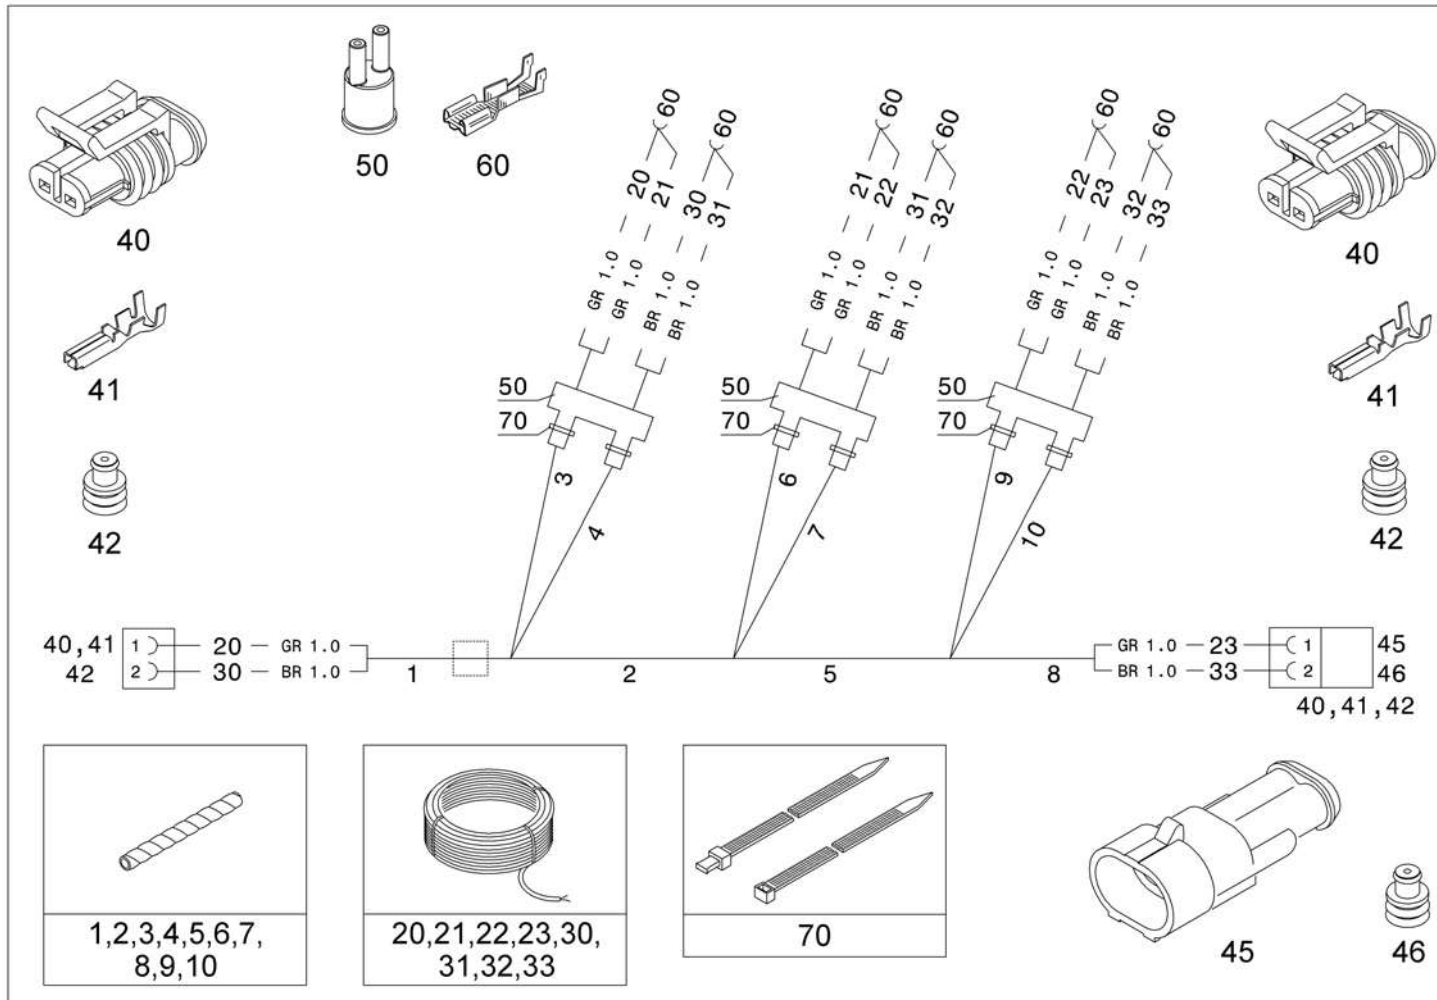

CABLE HARNESS
 KABELBAUM
 FAISCEAU DE CABLES

from No / up to No

Figure
 Bild 99707797370
 Figure

TADANO
 1700-60

900